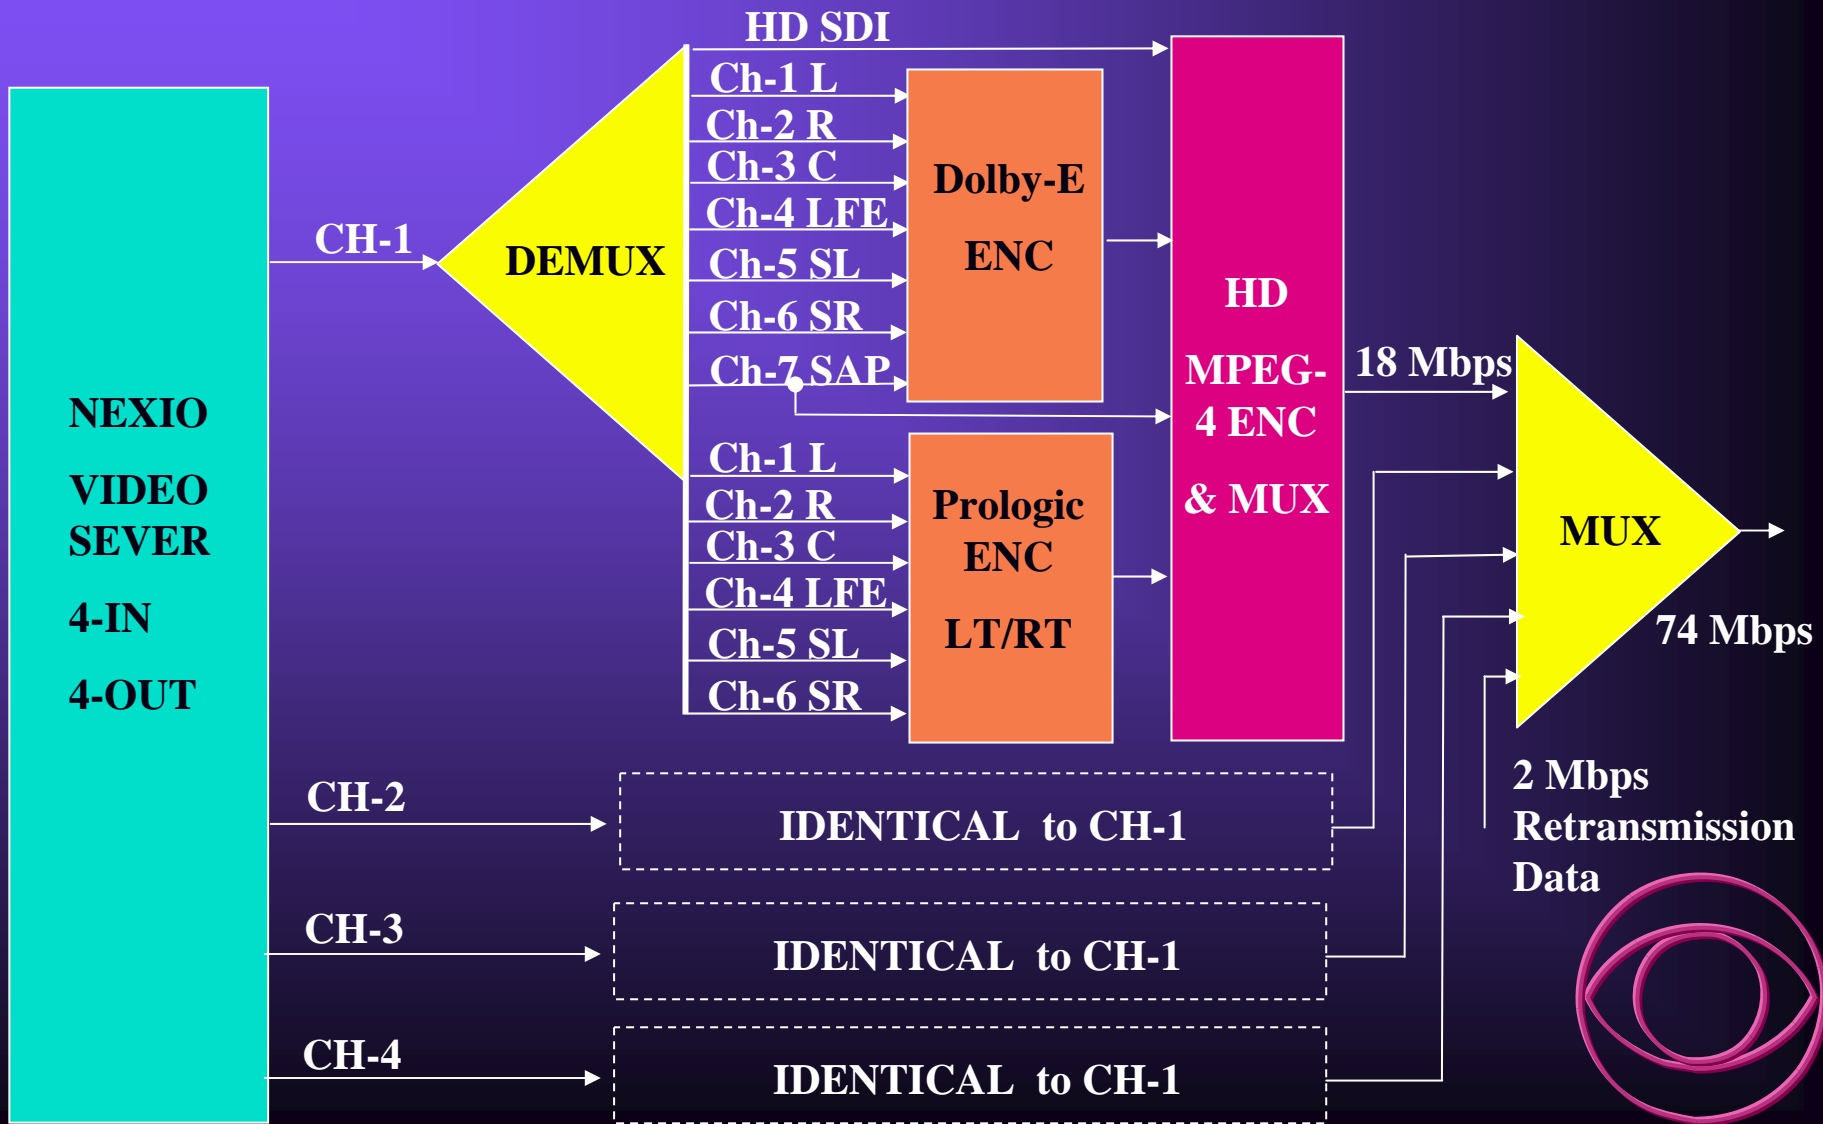

# Pitch Blue Server

---

- Provided at no cost to 800 locations.
- Real time transport stream recorder (TSR).
- Capable of recording two satellite transport stream signals simultaneously.
- Automatically records the proper syndicated content.
- In the event of a satellite transmission disturbance, the server requests a retransmission of the segments / frames that were in error.

# Distribution Parameters

---

- Galaxy 19; C-21 and Galaxy 16; C-2.
- Modulation 8PSK.
- DVB-S2 with 5/6 FEC.
- $E_b/N_0$  threshold 5.76 dB.
- Total information rate 74 Mbps.
- Up to 4 HD channels per transponder.
- HDTV 1920 x 1080 / 59.94 fields / sec.
- MPEG-4 AVC/H.264 at a data rate of 15 Mbps.

# Encoding Block Diagram

# Pitch Blue Server

---

- 3 TeraBytes of storage = 370 hours of HD at 18 Mbps; or 1,111 hours of SD at 6 Mbps; or any combination of HD & SD.
- HDSDI output with embedded audio.
- SDI output with Embedded audio.
- Internal transcoding from MPEG4 to MPEG2 for file transfers to other Air-servers
- Video Disk Control Protocol (VDCP) automation control on RS-422.