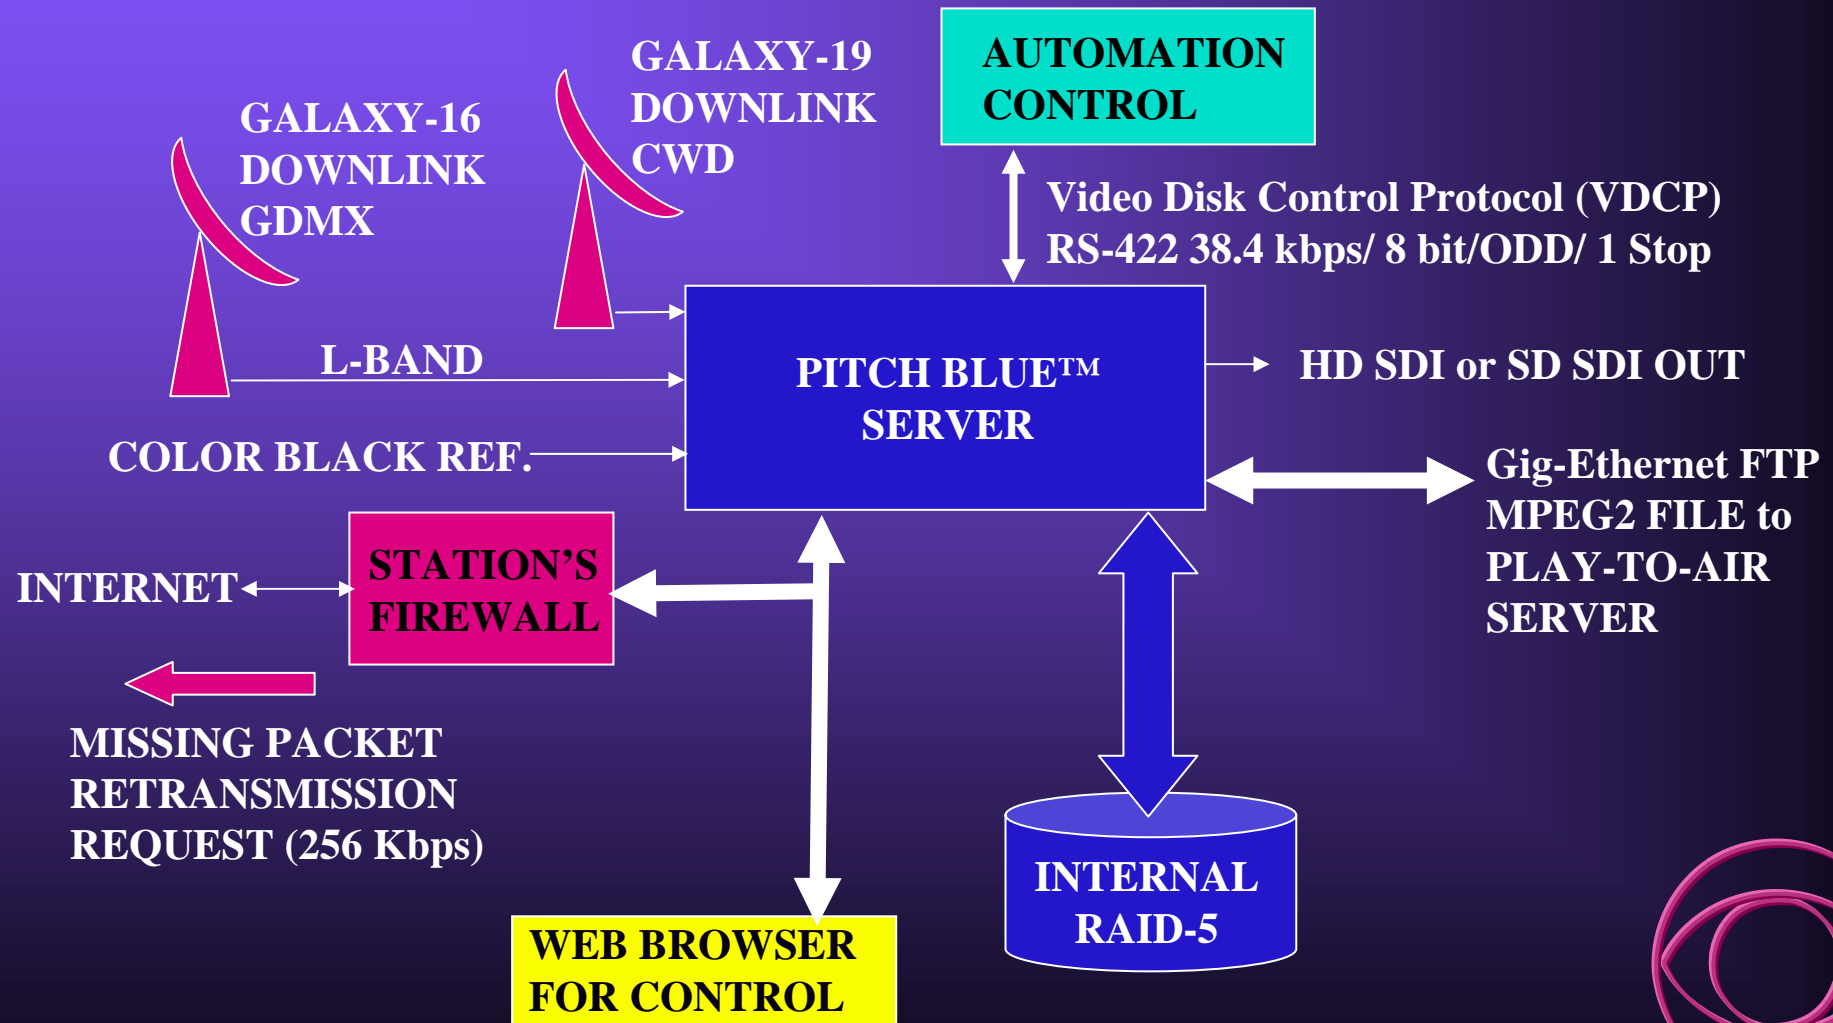

# Pitch Blue Server

---

- Provided at no cost to 800 locations.
- Real time transport stream recorder (TSR).
- Capable of recording two satellite transport stream signals simultaneously.
- Automatically records the proper syndicated content.
- In the event of a satellite transmission disturbance, the server requests a retransmission of the segments / frames that were in error.

# Retransmission System

# Pitch Blue Server cont'd

---

- Redundant Power Supplies
- USB flash drive for rebuilding the operating system in the event of disk crash.

# Summary

---

- The Pitch Blue is a cost effective, highly reliable automated transport stream recorder, designed by Broadcasters for Broadcasters.
- Capable of:
  - 370 hours of HD storage.
  - HD or SD SDI out with embedded audio.
  - FTP of MPEG-2 files to On-Air Servers.
  - VDCP automation control.
  - Full VANC support.