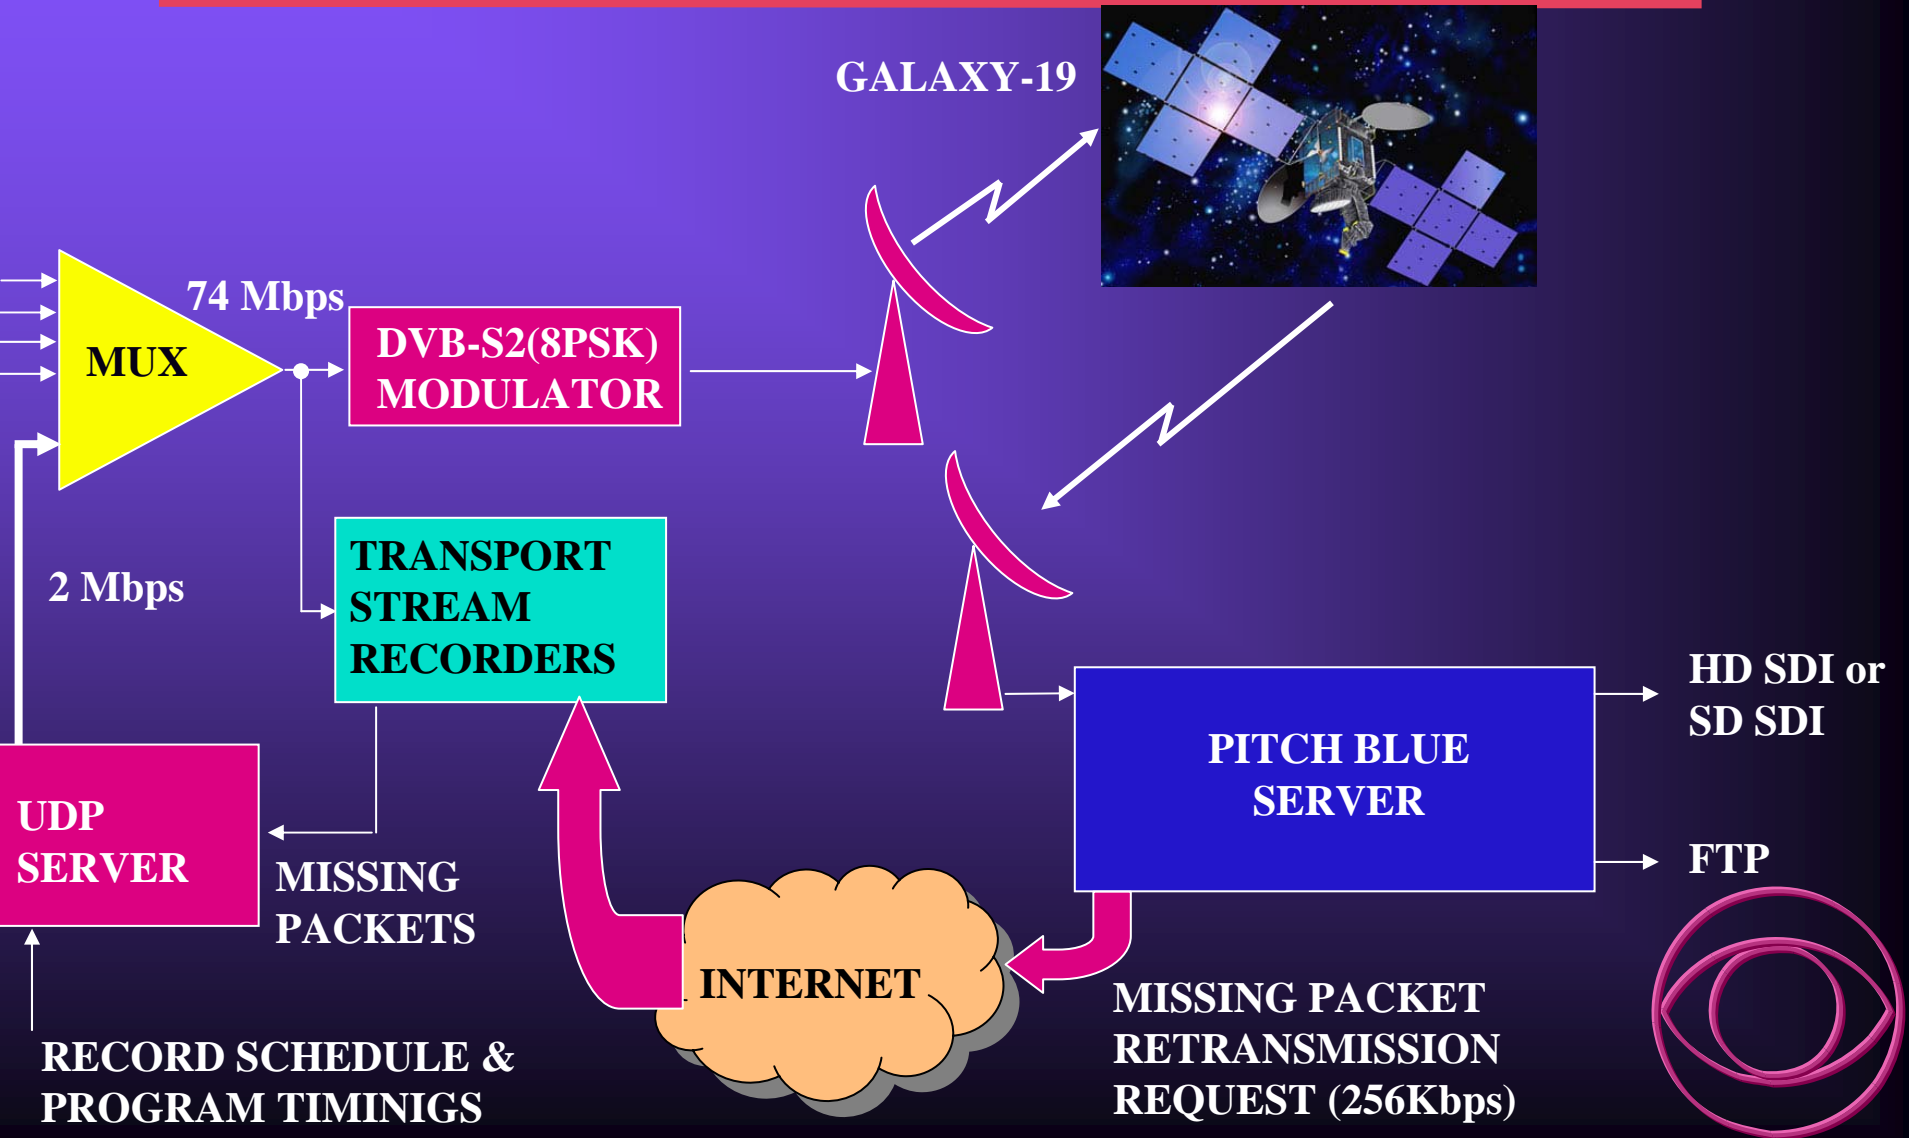

# Pitch Blue Server

---

- Provided at no cost to 800 locations.
- Real time transport stream recorder (TSR).
- Capable of recording two satellite transport stream signals simultaneously.
- Automatically records the proper syndicated content.
- In the event of a satellite transmission disturbance, the server requests a retransmission of the segments / frames that were in error.

# Distribution Parameters

---

- Galaxy 19; C-21 and Galaxy 16; C-2.
- Modulation 8PSK.
- DVB-S2 with 5/6 FEC.
- $E_b/N_0$  threshold 5.76 dB.
- Total information rate 74 Mbps.
- Up to 4 HD channels per transponder.
- HDTV 1920 x 1080 / 59.94 fields / sec.
- MPEG-4 AVC/H.264 at a data rate of 15 Mbps.

# Retransmission System

# Pitch Blue Server

---

- 3 TeraBytes of storage = 370 hours of HD at 18 Mbps; or 1,111 hours of SD at 6 Mbps; or any combination of HD & SD.
- HDSDI output with embedded audio.
- SDI output with Embedded audio.
- Internal transcoding from MPEG4 to MPEG2 for file transfers to other Air-servers
- Video Disk Control Protocol (VDCP) automation control on RS-422.