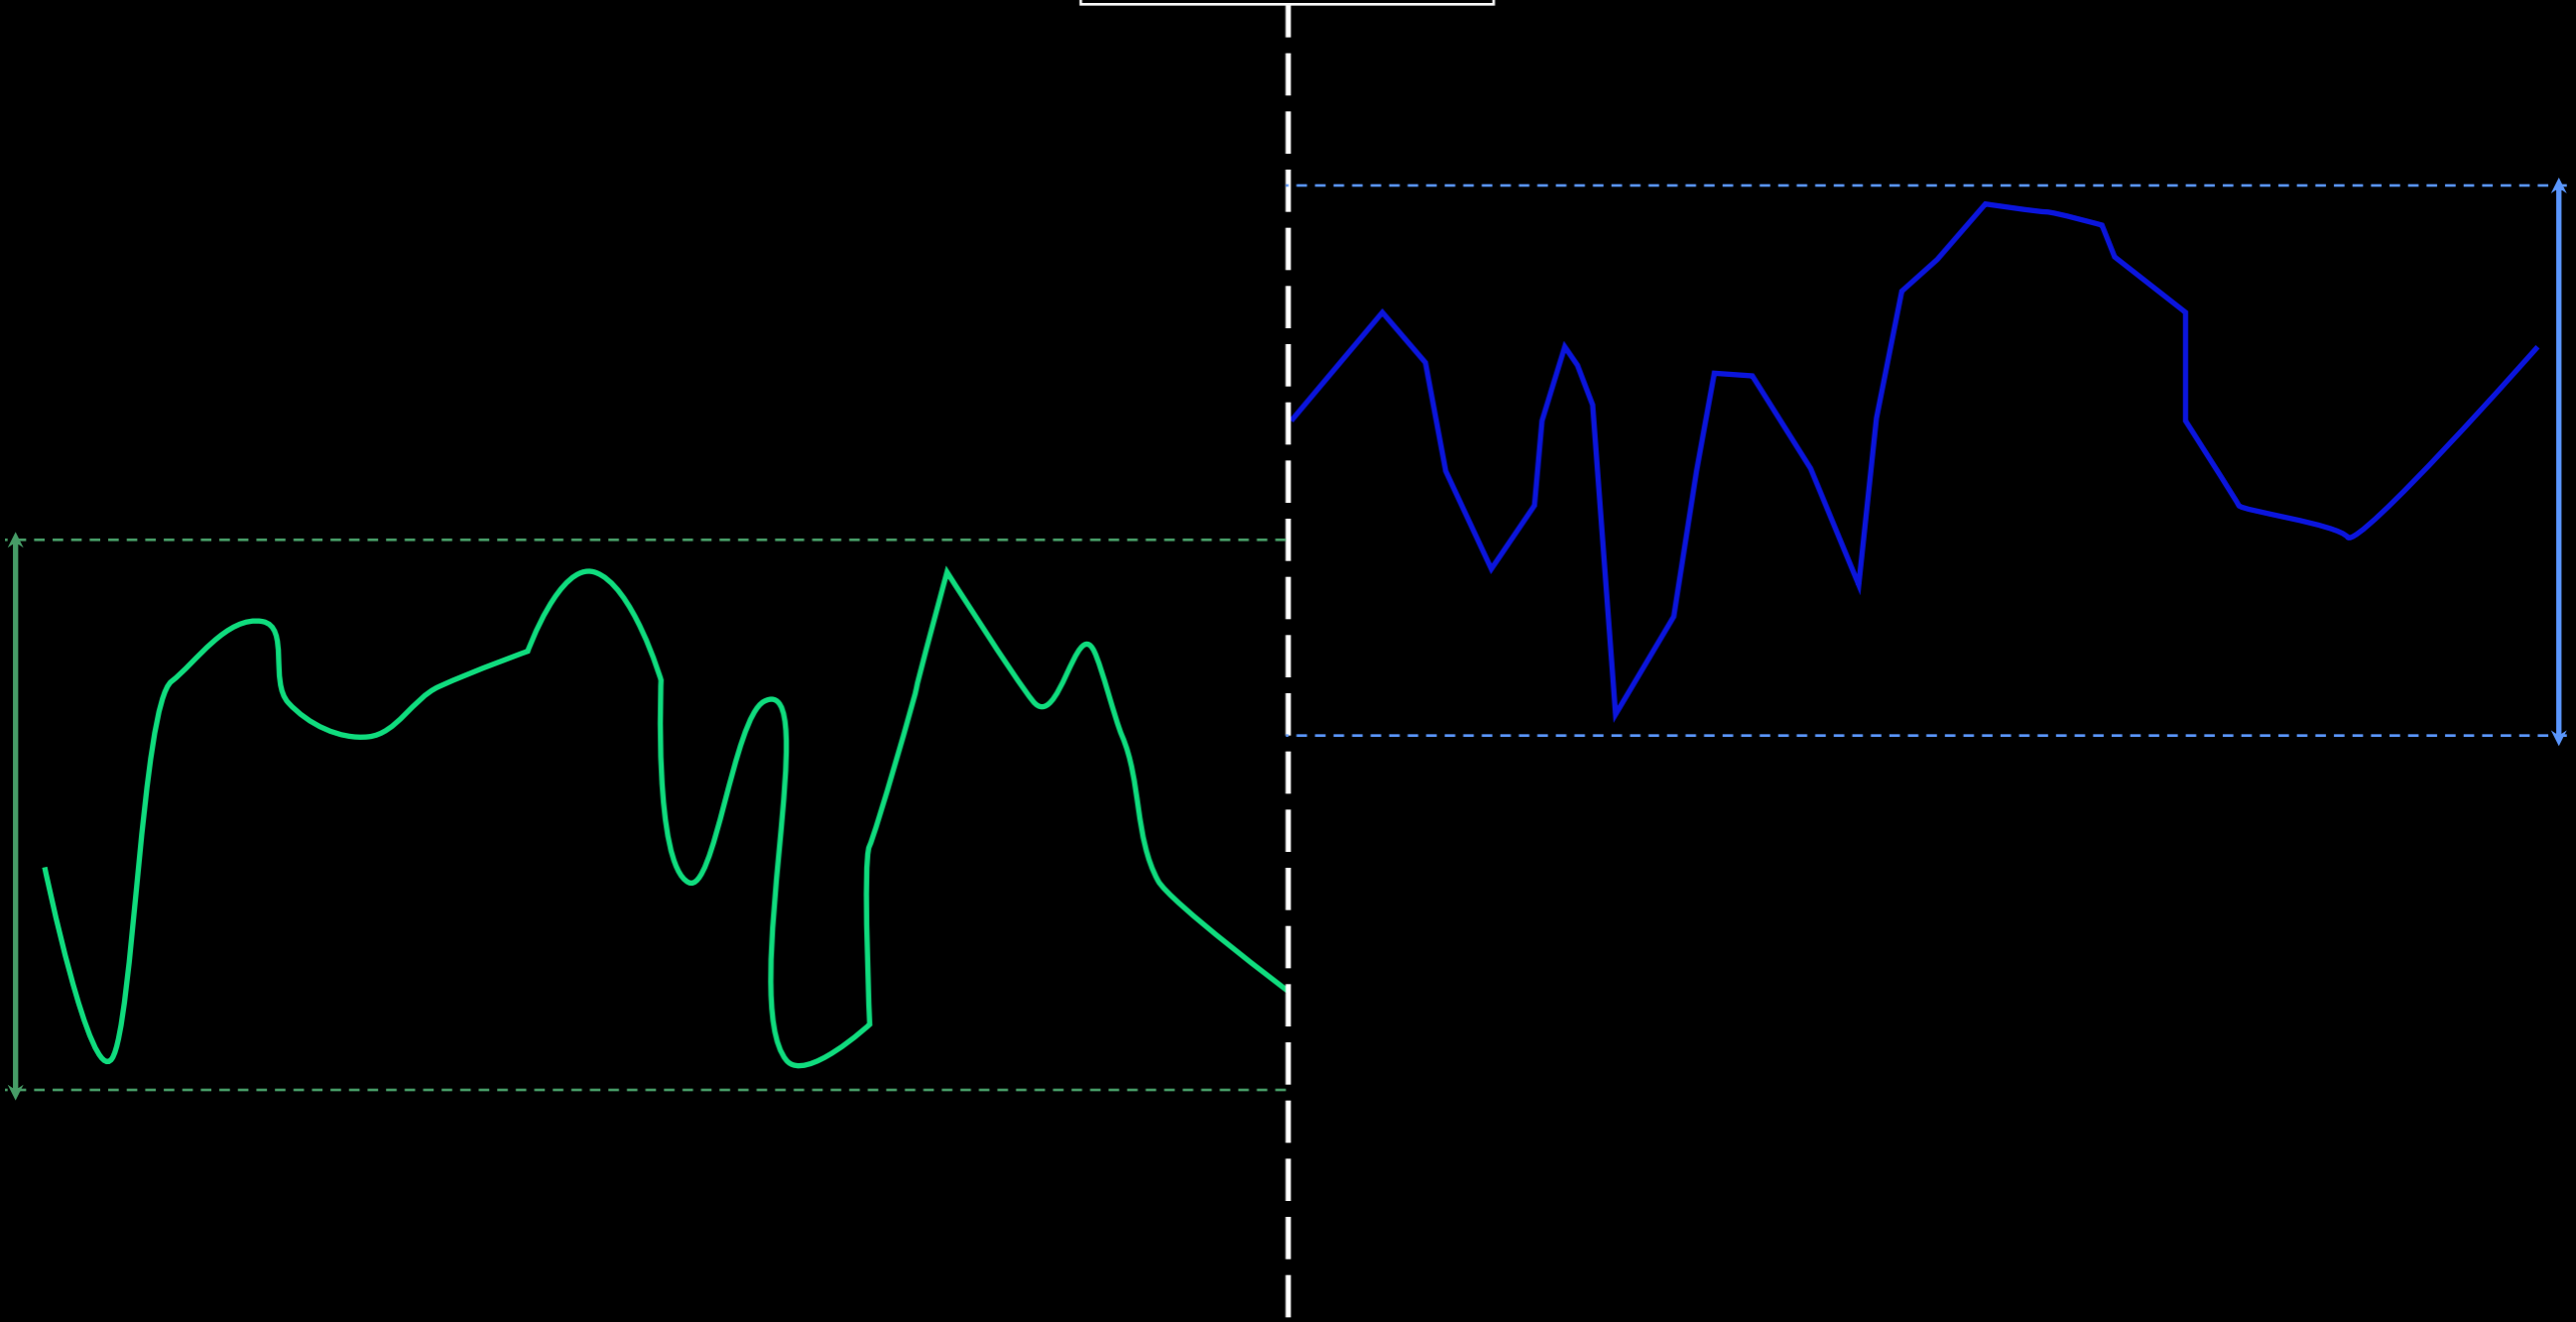

Audio AGC in the 'Real' World

How do you get the levels right
when all you have is a rubber ruler?

Avenue LevelTrack

Audio Automatic Gain Control

The Problem?

Many Different Audio Levels

The future is here.
It just not evenly distributed.

– William Gibson

Program
Switch

What would Kevin do?